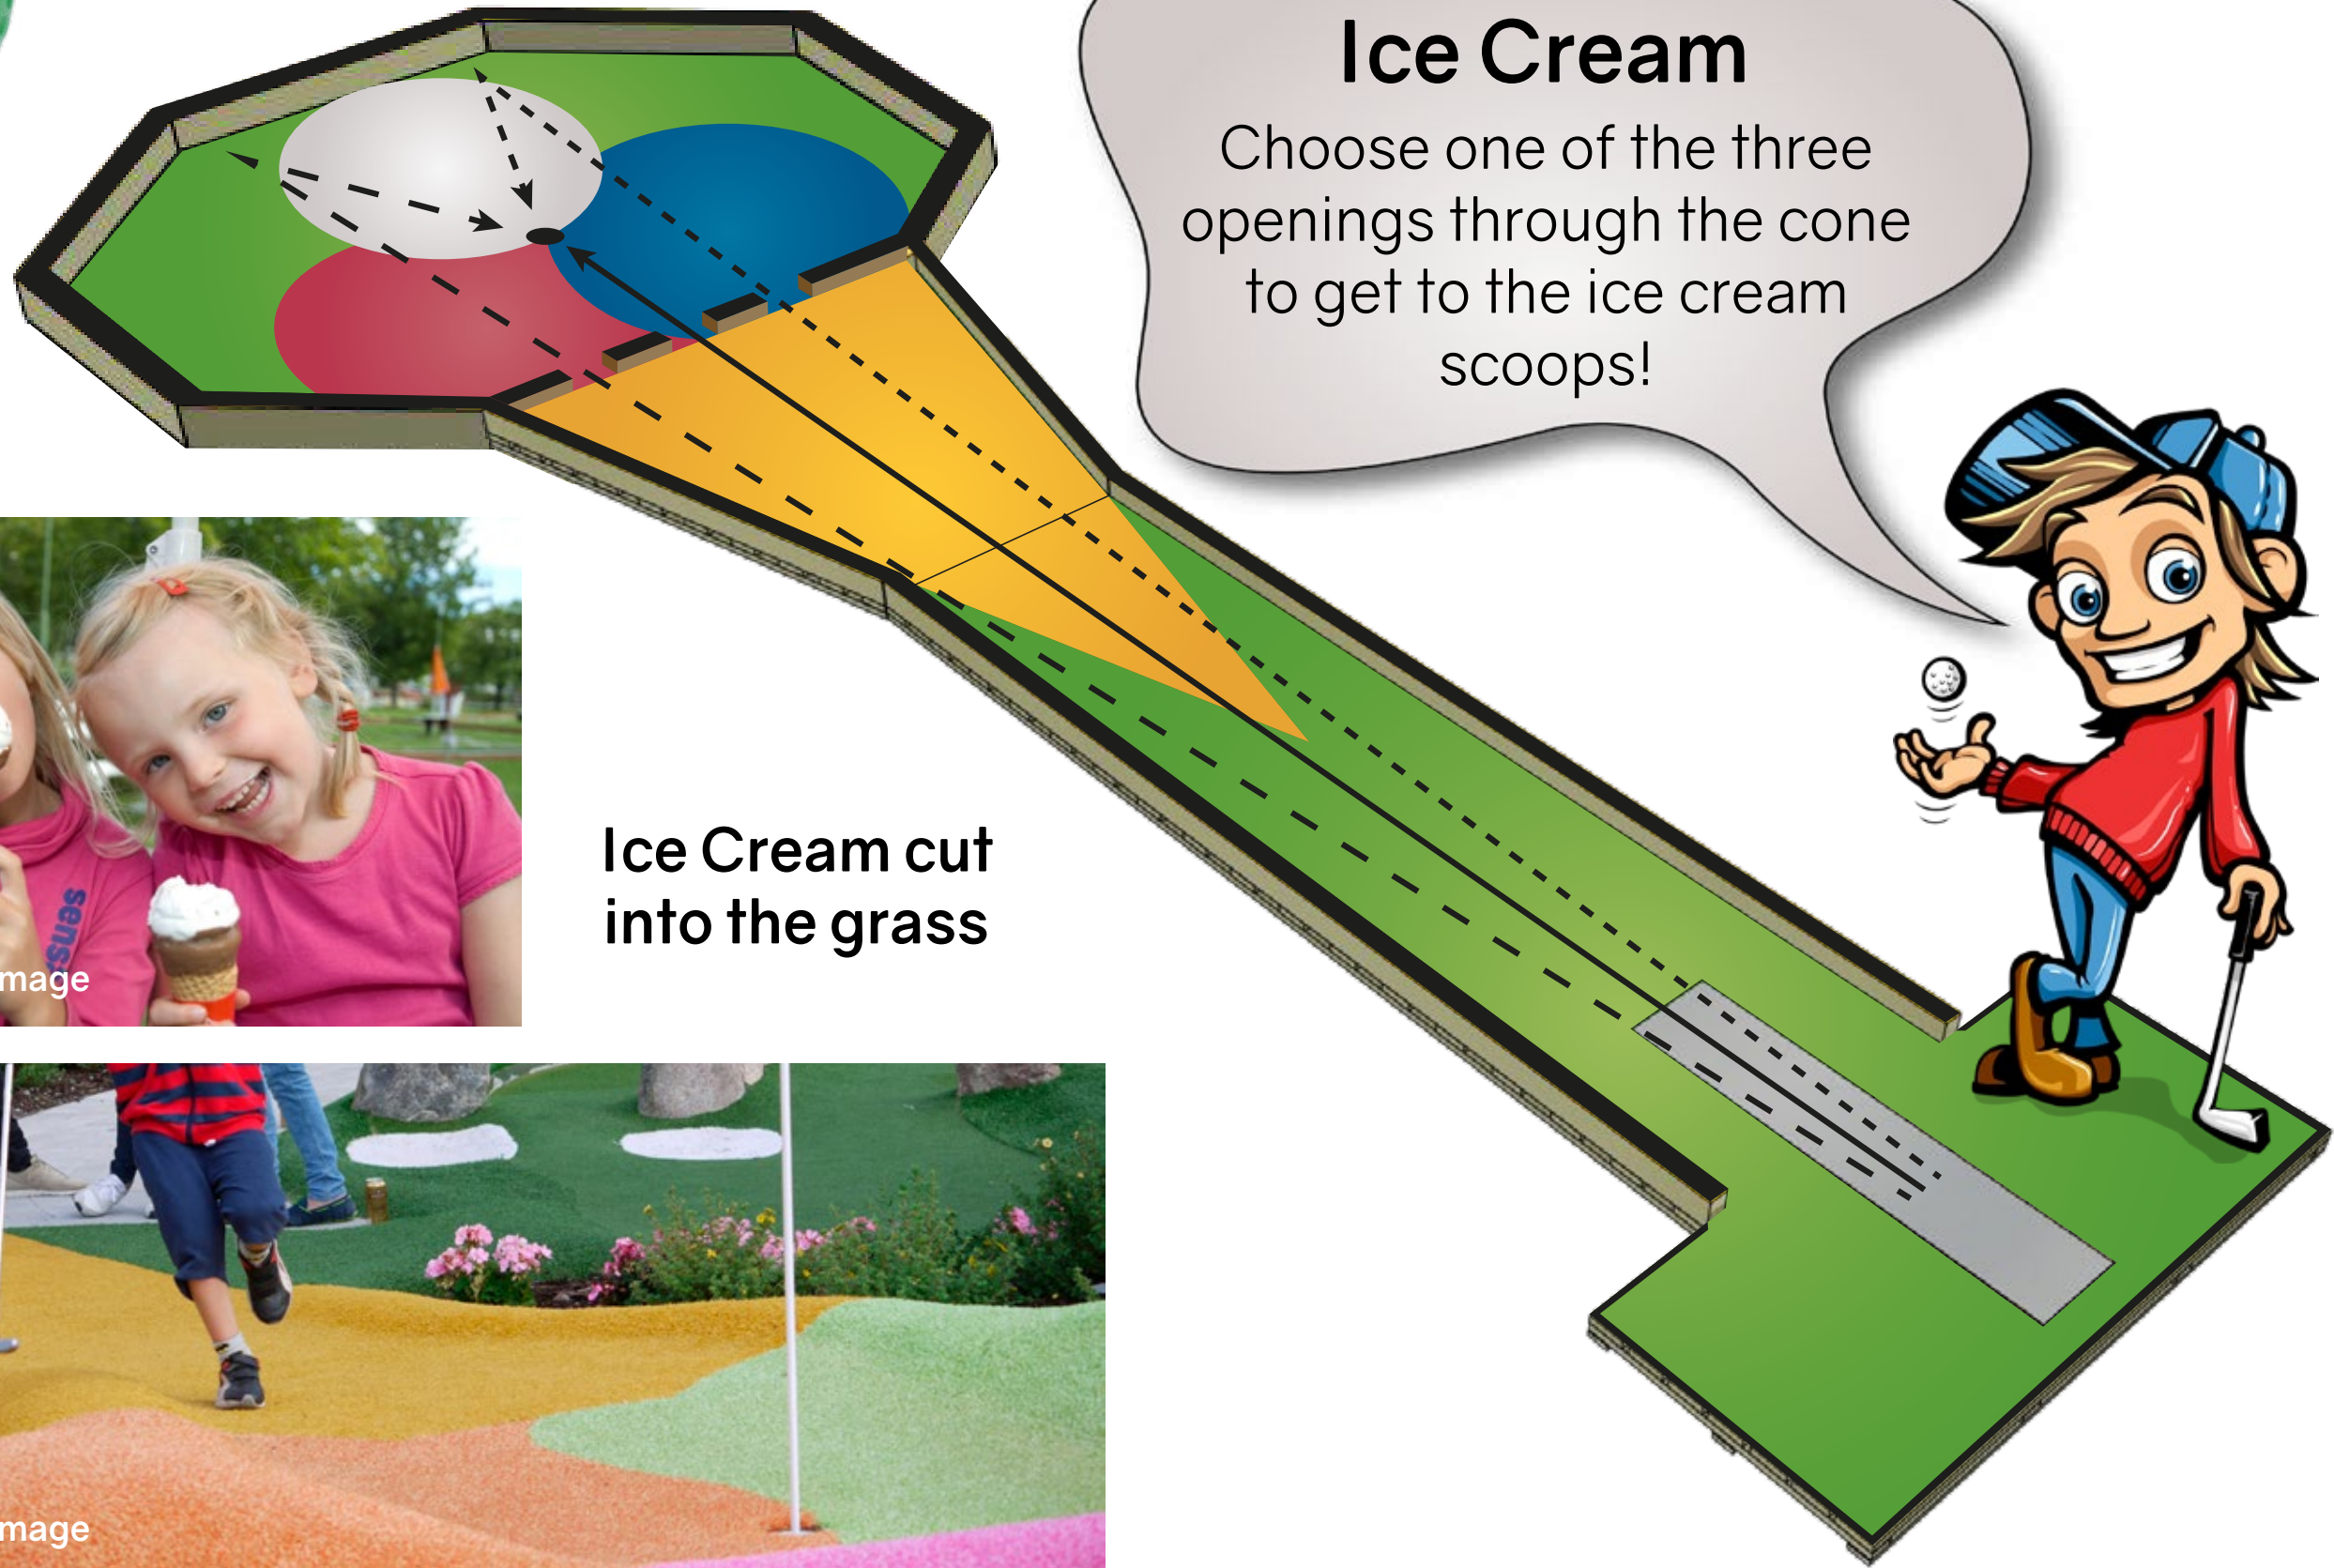

NEW!
Crazee Golf

The Camping Package
2025

What's Crazee Golf?

- Prefabricated, sectional courses in durable tanalised timber for easy set-up!
- Perfect for Camping & Holiday Centres, Bars & Restaurants and all Family Entertainment Centers
- Hard Wearing Artificial Grass Surface available in many colours to suit your theme or company image
- Interactive course obstacles for maximum fun and competitive play

GOLF EUROPE
www.citygolf.se

Metal caravan
miniature

Wooden barrier

Inspiration image

Illustration not to scale. Final result may vary from the presentation.

2

Ice Cream

Choose one of the three openings through the cone to get to the ice cream scoops!

Inspiration image

Ice Cream cut into the grass

Inspiration image

Illustration not to scale. Final result may vary from the presentation.

3

Picnic blanket
+ arrows cut in
in the grass

Picnic

Play up the ramp and the ball will land on the balance board to the rear. Walk around and balance the board so the

Inspiration image

Example banner back and front
 The first and last holes are preferably placed next to each other for maximum effect of the banner. Great place for marketing.

Illustration not to scale. Final result may vary from the presentation.