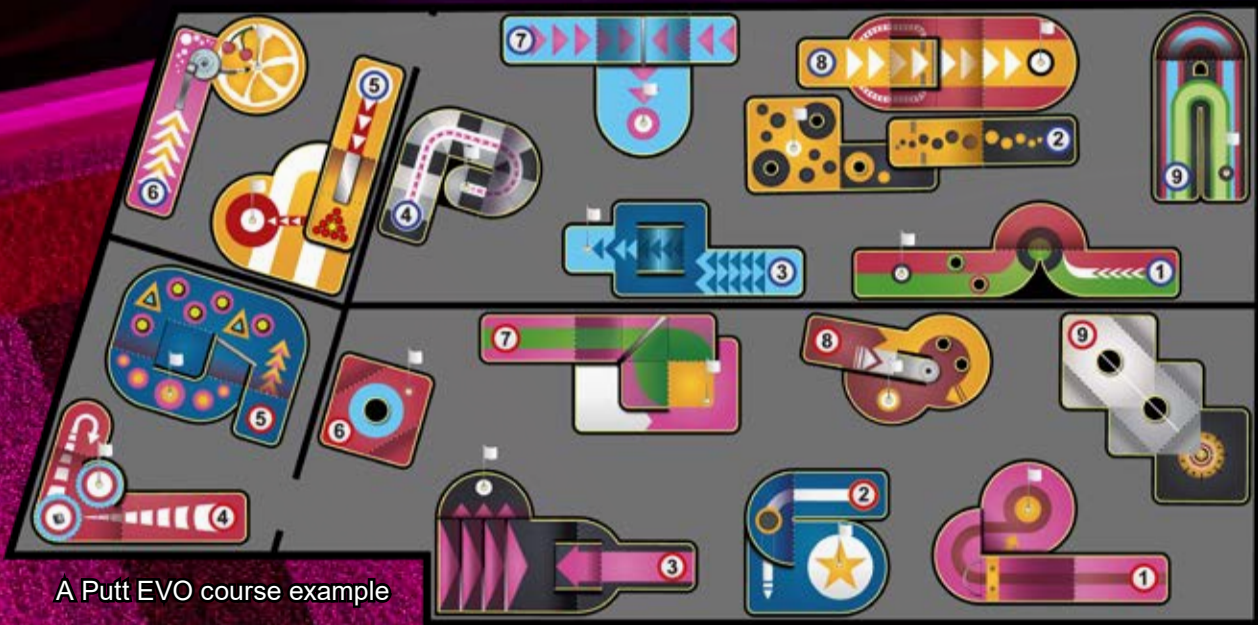

We are now bringing the high quality, huge experience and confidence onto our new immersive and digitalized product, Putt EVO.

**PUTT
EVO**

The logo for 'Putt EVO' is displayed in a large, bold, black font. The word 'PUTT' is on the top line and 'EVO' is on the bottom line. A golf club is positioned vertically between the two words. To the right of 'EVO' is a circular emblem containing the word 'City' in a cursive font, topped with a crown. A hand from the right side of the image is pointing towards the logo.

A Putt EVO course example

A Putt EVO course is built with quality material. Same as we always use with pride in all of our other products. With experience in design and production stretching all the way back to the 1930's.

Each hole is enhanced with amazing light effects and features, with a putting that challenges and gives the players a memorable experience!

Light effects

Quality material

High playability

Minigolf is going digital. Grab Your Putter!