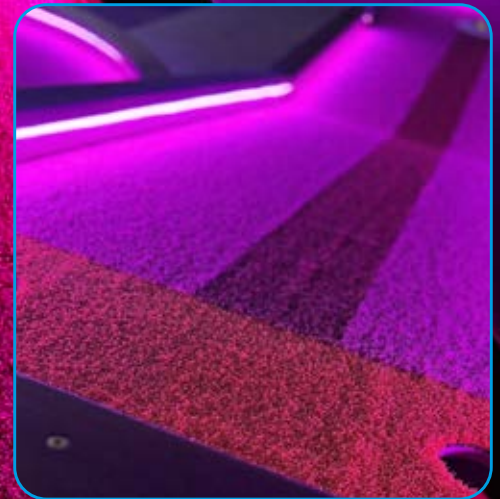

A Putt EVO course example

A Putt EVO course is built with quality material. Same as we always use with pride in all of our other products. With experience in design and production stretching all the way back to the 1930's.

Each hole is enhanced with amazing light effects and features, with a putting that challenges and gives the players a memorable experience!

Light effects

Quality material

High playability

Minigolf is going digital. Grab Your Putter!